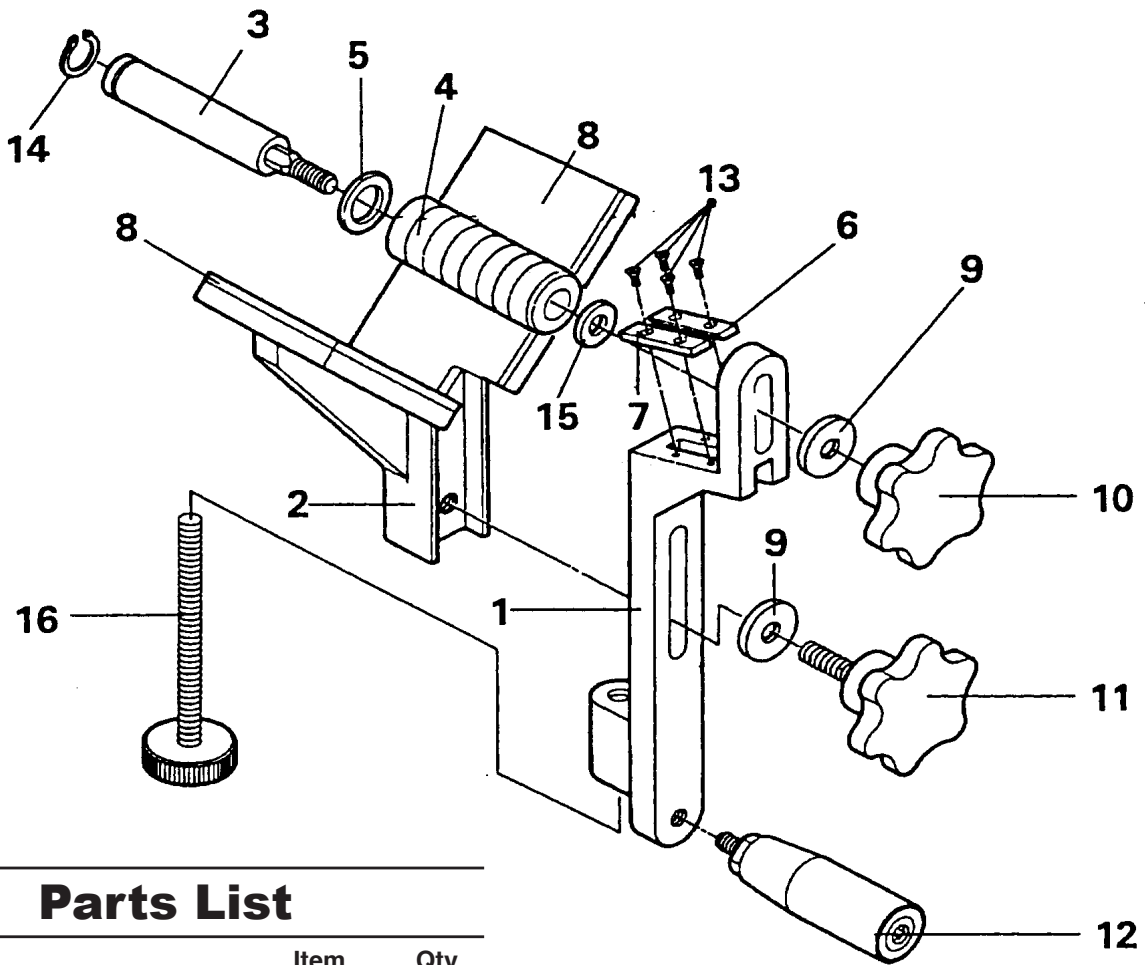

## Replacement Parts

### Parts List

Ref. No.	Description	Item Code	Qty. Used
1	Blade Support	94397	1
2	"V" Saddle	94401	1
3	Pivot Shaft	94383	1
4	Guide Roller	94381	1
5	Spacing Collar	94387	1
6	Cutting Blade	94388	1
7	Support Blade	94386	1
8	Slide Felt (shown installed)	94403	1
9	Handle Washer	94390	2
10	Hand Wheel	94391	1
11	Hand Wheel	94417	1
12	Turning Handle	94034	1
13	Blade Screw	94393	4
14	Retaining Ring	94394	1
15	Washer	94396	1
16	Threaded Bar Assembly	94409	1